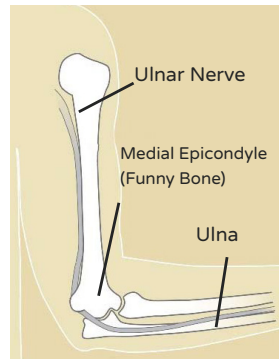

# CUBITAL TUNNEL SYNDROME (CTS)

## DESCRIPTION

- When the elbow is bent, the **Ulnar Nerve** may be stretched and pushed against the **Medial Epicondyle (funny bone)**, causing pain
- Caused by pressure on the ulnar nerve, which runs through the elbow to the hand
- Pressure can result in a variety of problems:
  - Pain
  - Clumsiness of hand
  - Swelling
  - Tingling/numbness of ring and small fingers
  - Weakness

## SYMPTOMS

The symptoms are very similar to the pain from hitting your funny bone

- Weakness of hands
- Pain in wrist/forearm/elbow
- Numbness or tingling in small and ring fingers